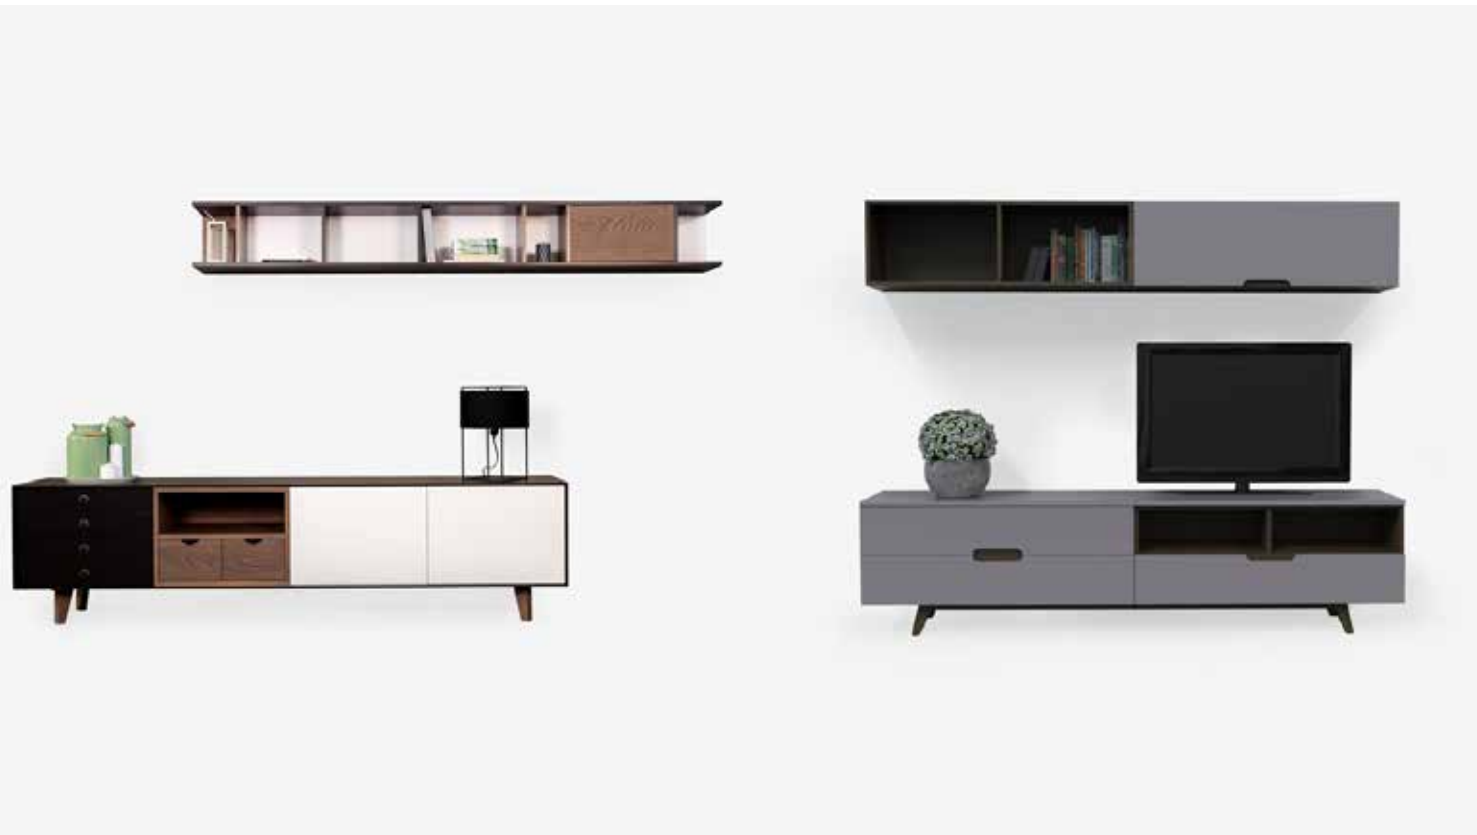

Norma

S305

Norma Wall Unit

DIMENSIONS
Suggested
Length, 2,20m

R&D anesis

Narea

S306

Narea Wall Unit

DIMENSIONS
Suggested
Length, 2,20m

R&D anesis

Tekka

M510

Tekka Bookcase

DIMENSIONS
200 x 200 x 35

DESIGNER
George Bosnas