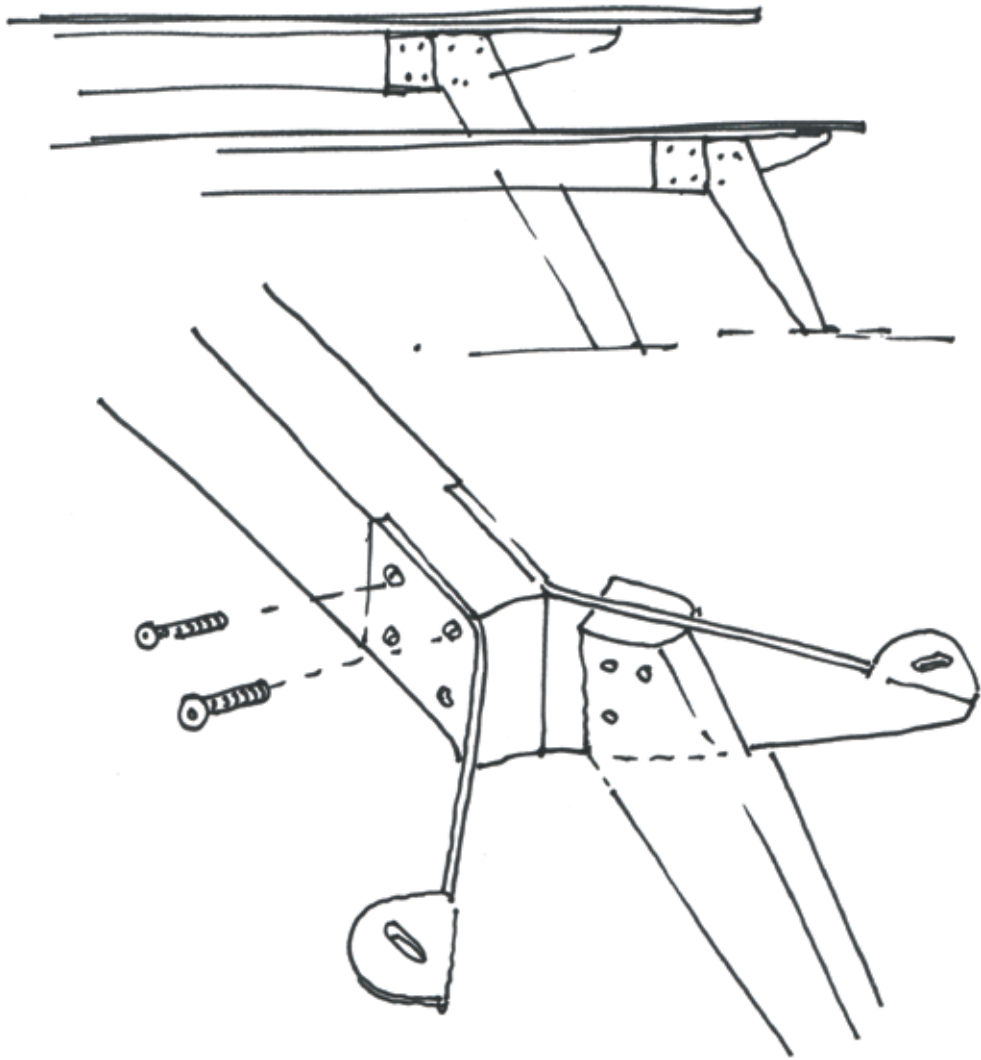

T165

Trava Table

DIMENSIONS

H76 | 220 X 100

H76 | 200 X 100

H76 | 180 X 100

DESIGNER

Konrad Lohöfener

Trava