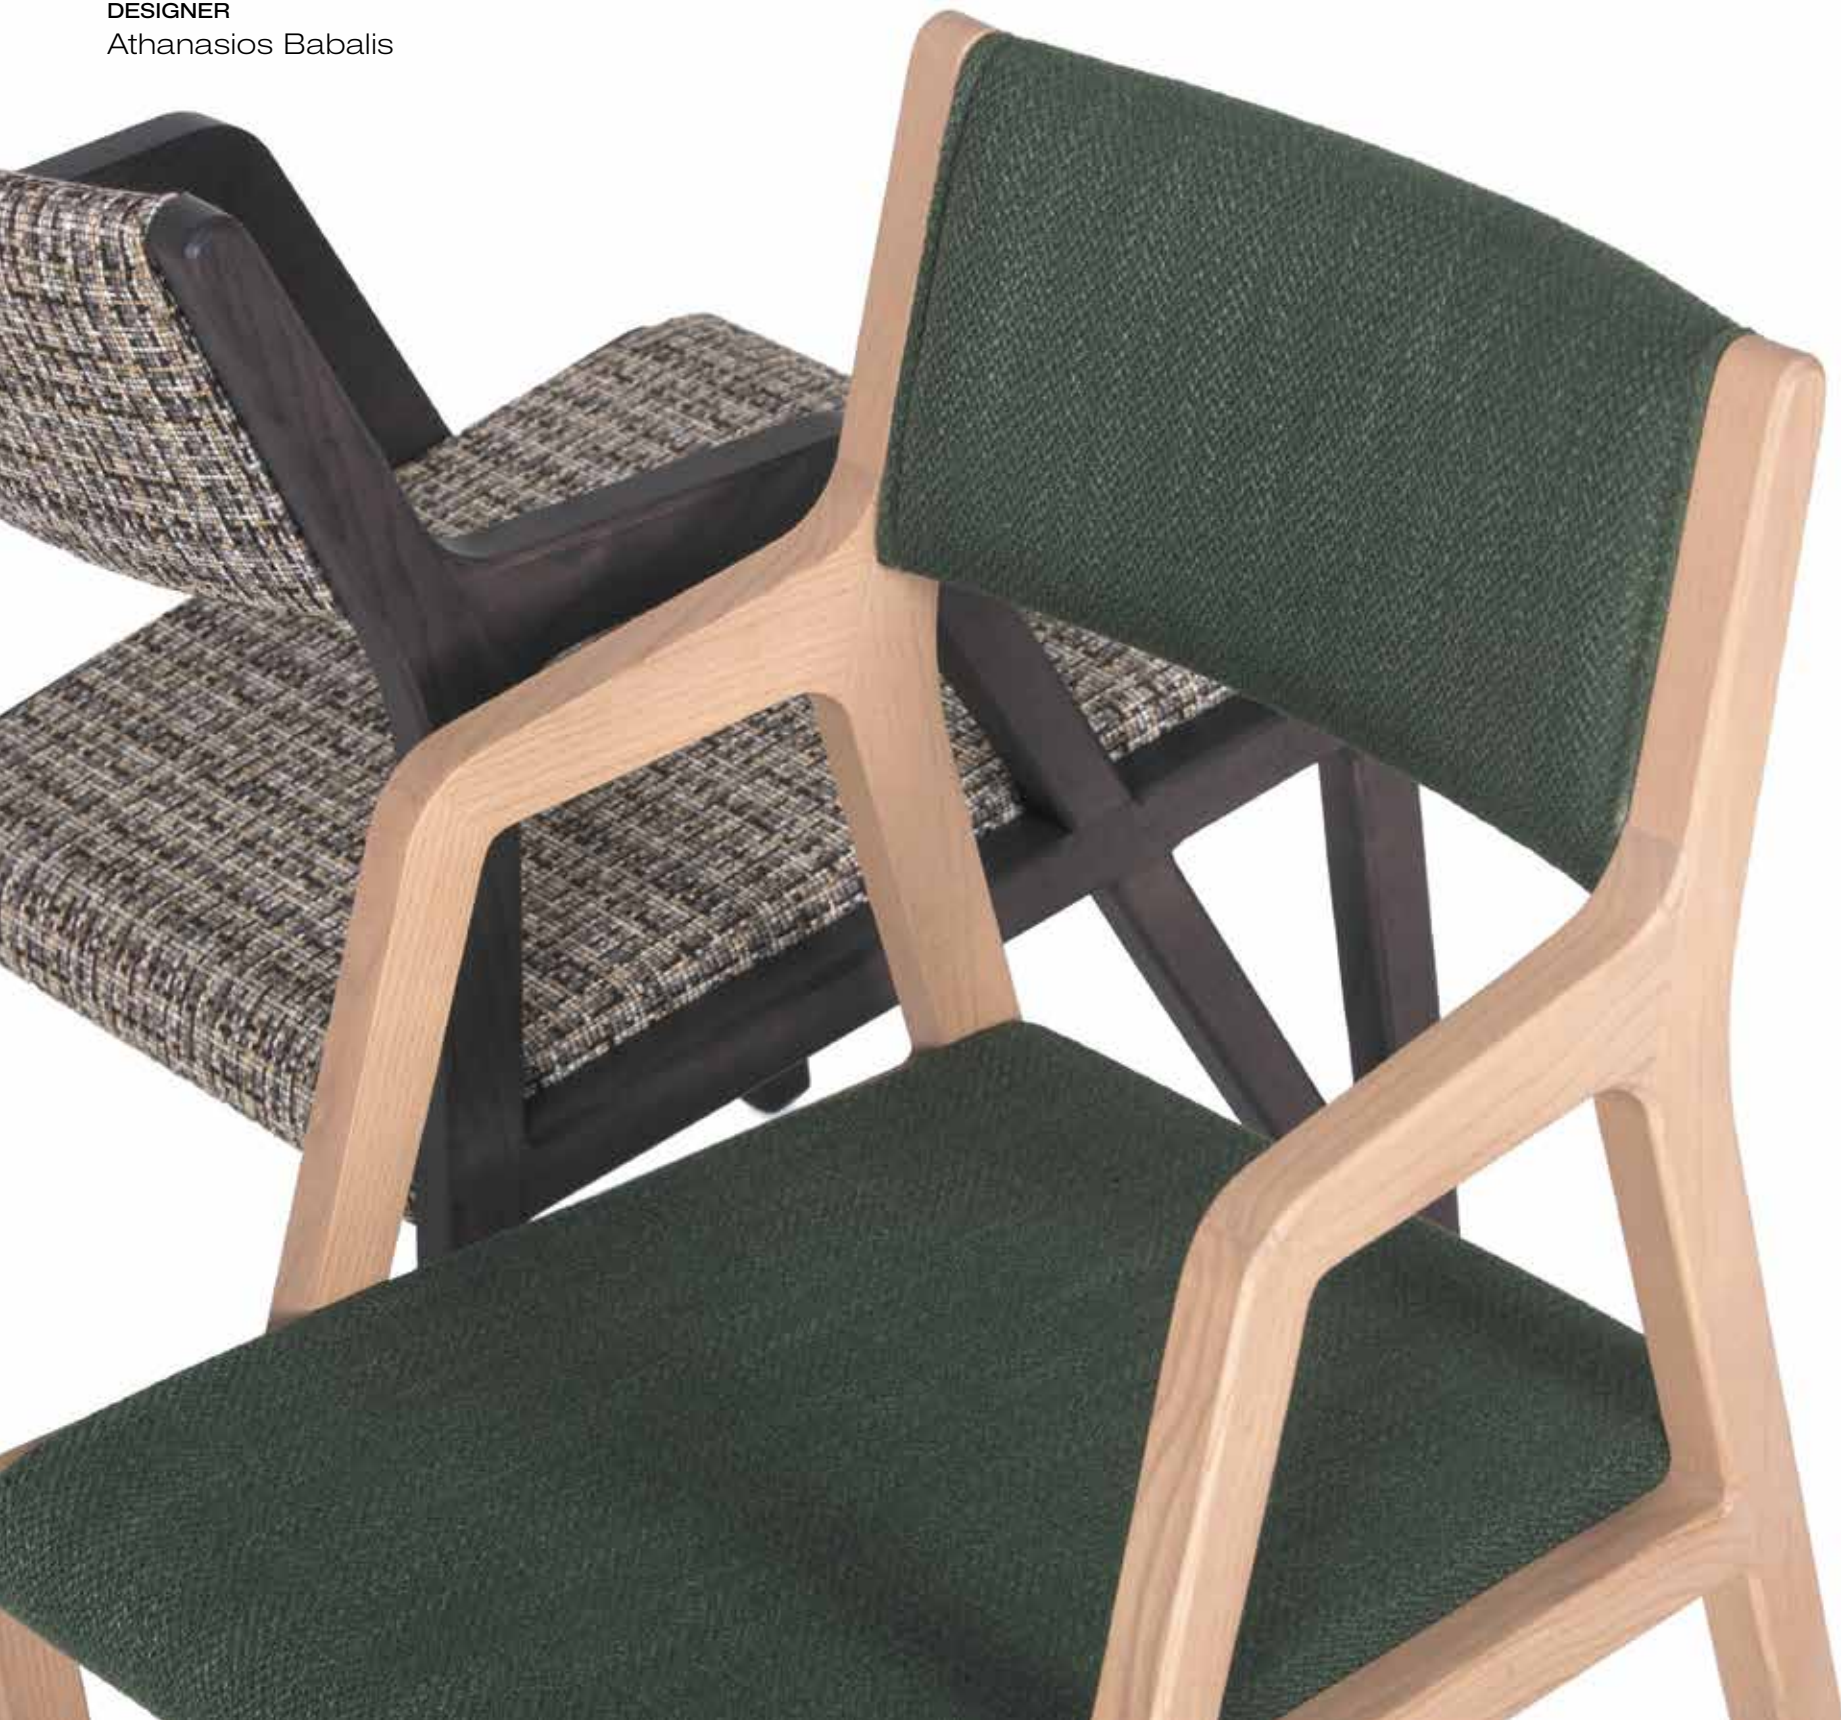

DIMENSIONS

H85 X W53 X D61

DESIGNER

Athanasios Babalis

Zoe

A85

Zoe

DIMENSIONS
H85 X W50 X D60