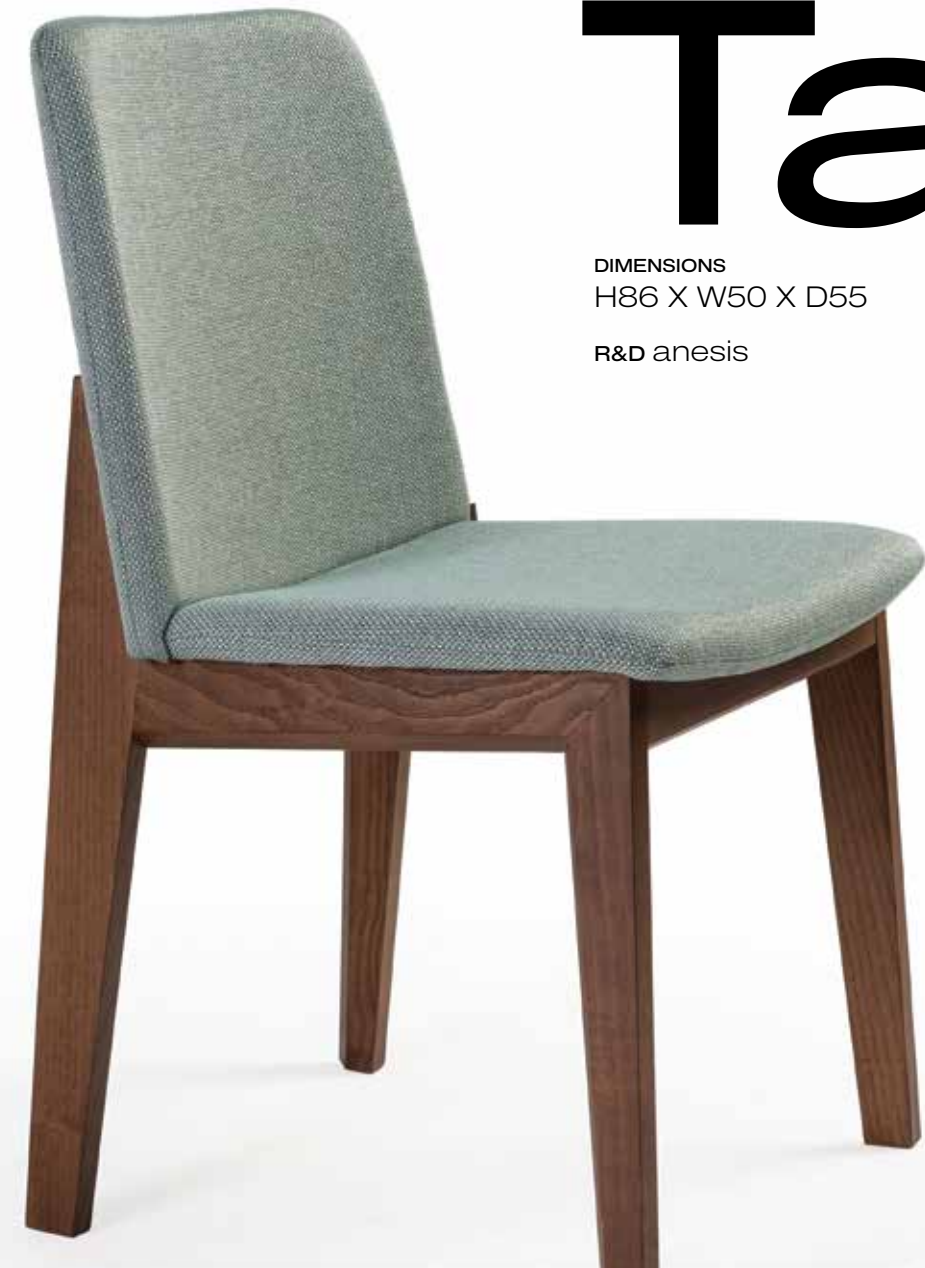

Tallia

DIMENSIONS
H86 X W50 X D55

R&D anesis